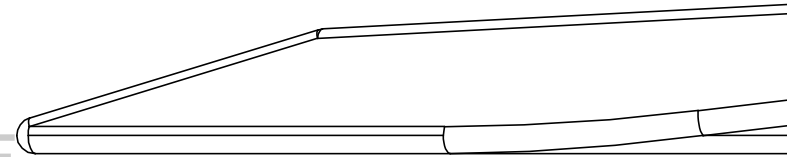

MANTUS MARINE  
M1 PERFORMANCE  
85 LB  
(2,2)

A minimalist line-art illustration of a fishing rod and reel. The rod is shown in a curved, ready-to-cast position, with a reel attached to the handle. The reel is positioned in the lower right quadrant of the image. The entire scene is rendered in black outlines on a white background.

MANTUS MARINE  
M1 PERFORMANCE  
85 LB  
(2,3)

MANTUS MARINE  
M1 PERFORMANCE  
85 LB  
(2,4)

MANTUS MARINE  
M1 PERFORMANCE  
85 LB  
(2,5)

MANTUS MARINE  
M1 PERFORMANCE  
85 LB  
(3,2)

MANTUS MARINE  
M1 PERFORMANCE  
85 LB  
(9,3)