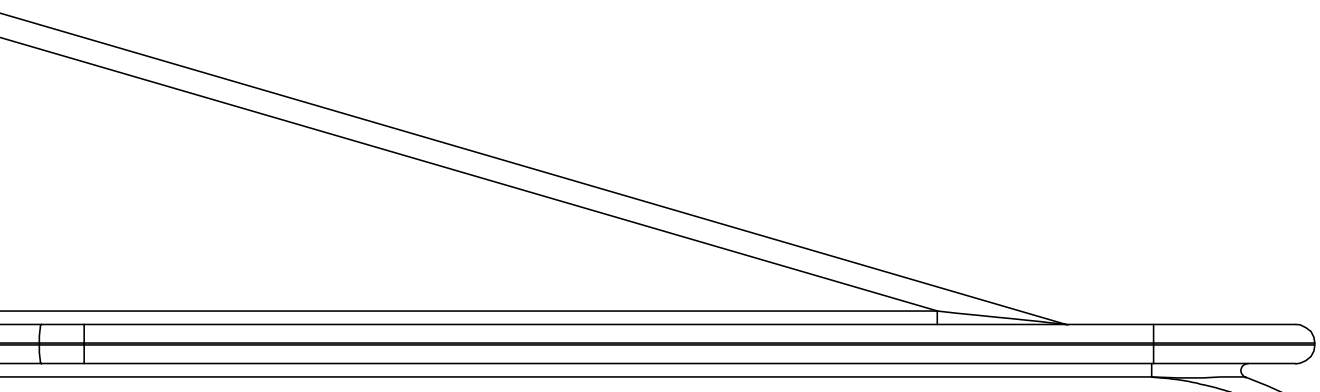

MANTUS MARINE  
M1 PERFORMANCE  
85 LB  
(1,1)

Align pages:  
(1,1) (1,2) (1,3)  
(2,1)(2,2)(2,3)  
etc.

MANTUS MARINE  
M1 PERFORMANCE  
85 LB  
(1,2)

MANTUS MARINE  
M1 PERFORMANCE  
85 LB  
(1,3)

MANTUS MARINE  
M1 PERFORMANCE  
85 LB  
(1,5)

MANTUS MARINE  
M1 PERFORMANCE  
85 LB  
(2,2)

A minimalist line-art illustration of a fishing rod and reel. The rod is shown in a curved, ready-to-cast position, with a reel attached to the handle. The reel is positioned in the lower right quadrant of the image. The entire scene is rendered in black outlines on a white background.

MANTUS MARINE  
M1 PERFORMANCE  
85 LB  
(2,3)

MANTUS MARINE  
M1 PERFORMANCE  
85 LB  
(2,4)

MANTUS MARINE  
M1 PERFORMANCE  
85 LB  
(2,5)

MANTUS MARINE  
M1 PERFORMANCE  
85 LB  
(3,2)

MANTUS MARINE  
M1 PERFORMANCE  
85 LB  
(9,3)