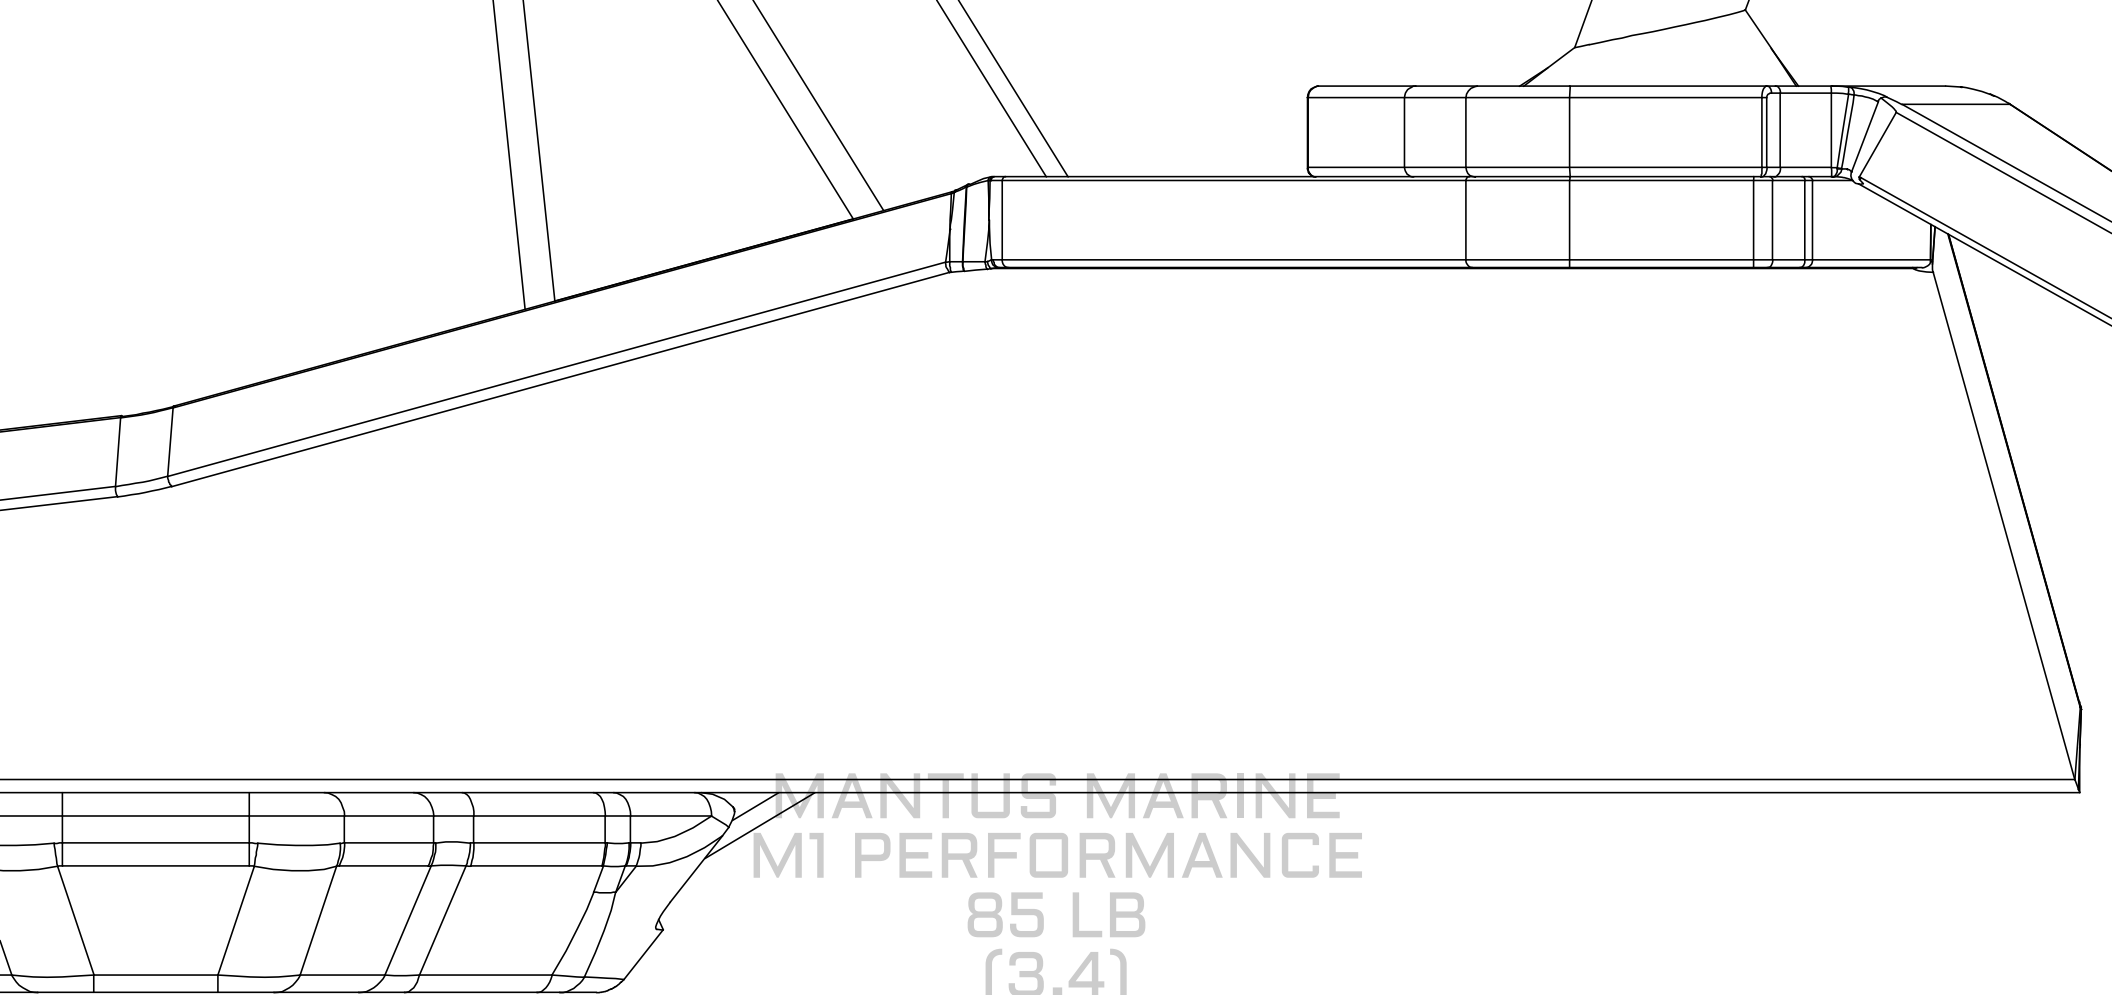

MANTUS MARINE  
M1 PERFORMANCE  
85 LB  
(2,2)

A minimalist line-art illustration of a fishing rod and reel. The rod is shown in a curved, ready-to-cast position, with a reel attached to the handle. The reel is positioned in the lower right quadrant of the image. The entire scene is rendered in black outlines on a white background.

MANTUS MARINE  
M1 PERFORMANCE  
85 LB  
(2,3)

MANTUS MARINE  
M1 PERFORMANCE  
85 LB  
(2,4)

MANTUS MARINE  
M1 PERFORMANCE  
85 LB  
(2,5)

MANTUS MARINE  
M1 PERFORMANCE  
85 LB  
(3,2)

MANTUS MARINE  
M1 PERFORMANCE  
85 LB  
(9,3)