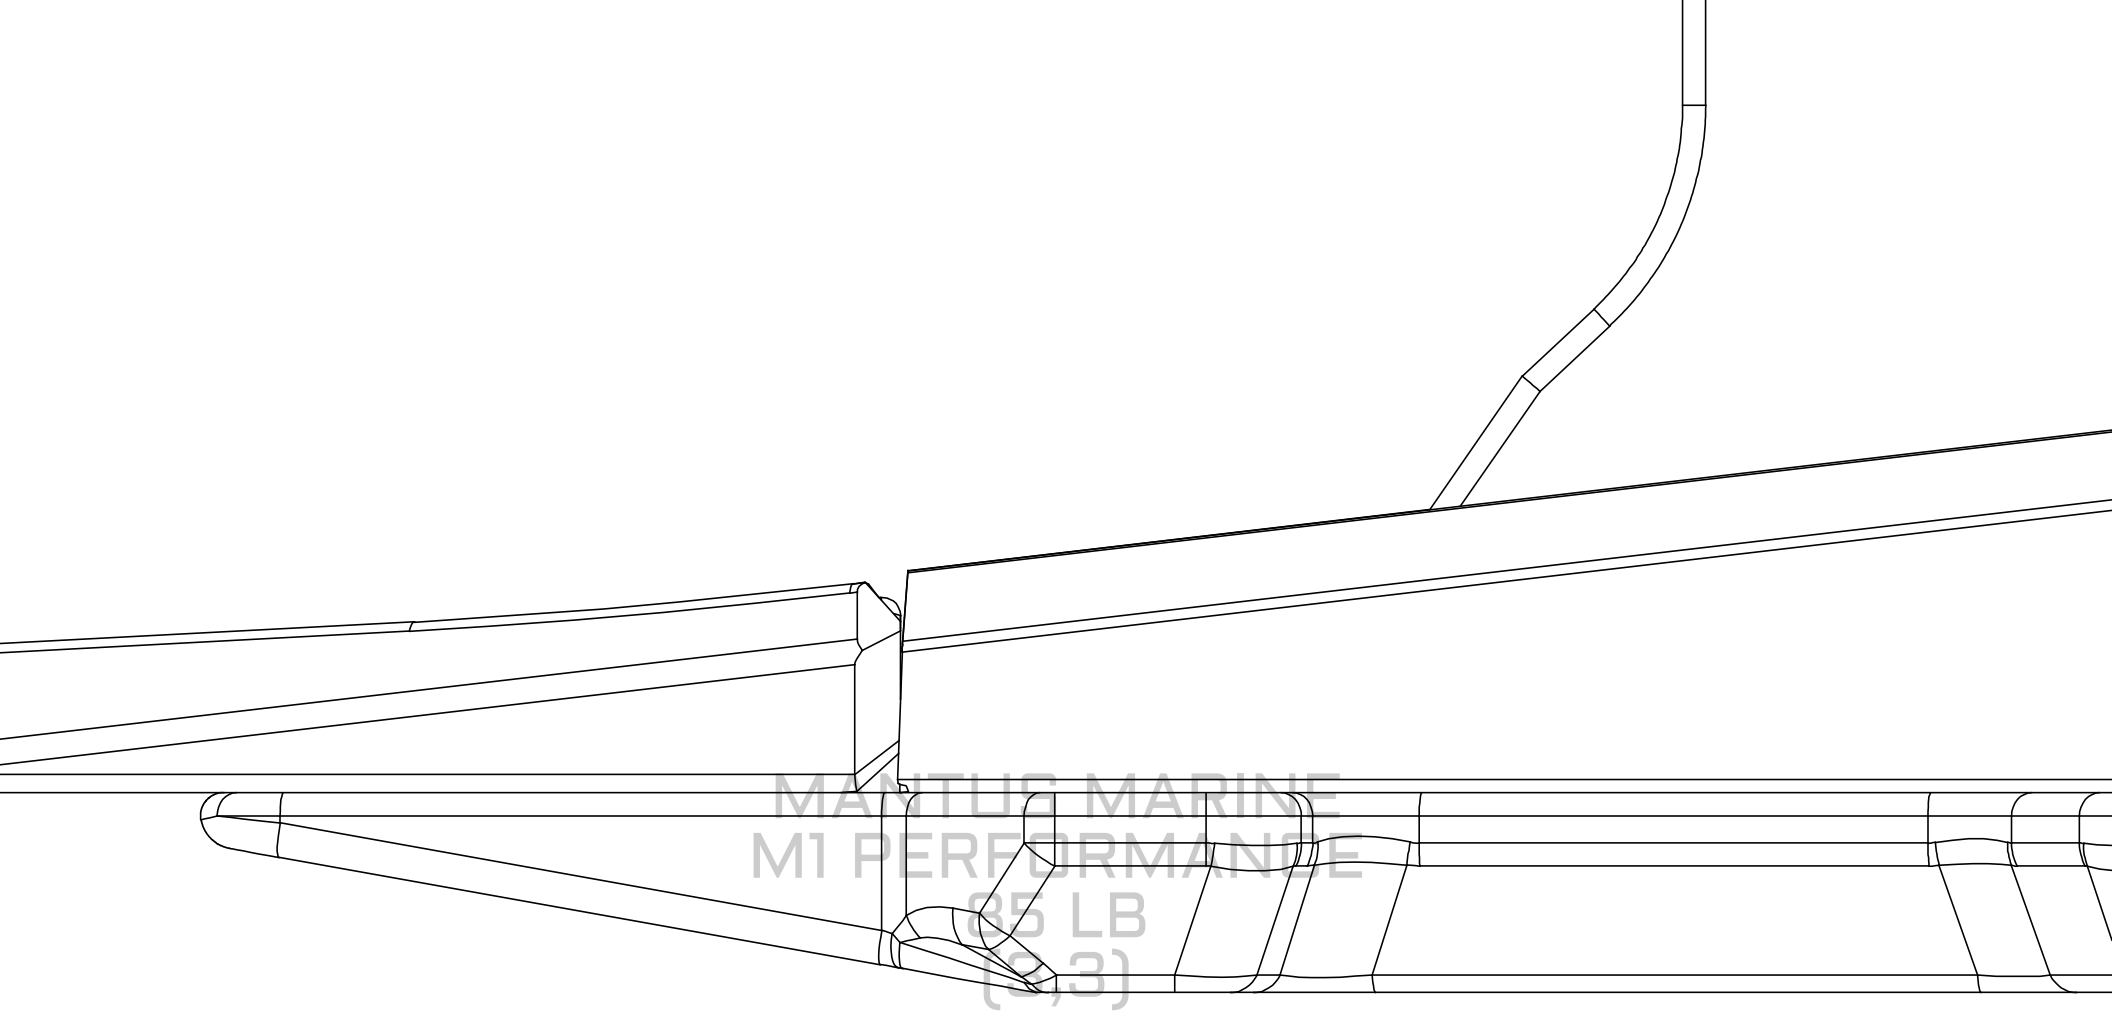

MANTUS MARINE  
M1 PERFORMANCE  
85 LB  
(1,1)

Align pages:  
(1,1) (1,2) (1,3)  
(2,1)(2,2)(2,3)  
etc.

MANTUS MARINE  
M1 PERFORMANCE  
85 LB  
(1,2)

MANTUS MARINE  
M1 PERFORMANCE  
85 LB  
(1,3)

MANTUS MARINE  
M1 PERFORMANCE  
85 LB  
(1,5)

MANTUS MARINE  
M1 PERFORMANCE  
85 LB  
(2,2)

A minimalist line-art illustration of a fishing rod and reel. The rod is shown in a curved, ready-to-cast position, with a reel attached to the handle. The reel is positioned in the lower right quadrant of the image. The entire scene is rendered in black outlines on a white background.

MANTUS MARINE  
M1 PERFORMANCE  
85 LB  
(2,3)

MANTUS MARINE  
M1 PERFORMANCE  
85 LB  
(2,4)

MANTUS MARINE  
M1 PERFORMANCE  
85 LB  
(2,5)

MANTUS MARINE  
M1 PERFORMANCE  
85 LB  
(3,2)

MANTUS MARINE  
M1 PERFORMANCE  
85 LB  
(9,3)

MANTUS MARINE  
M1 PERFORMANCE  
85 LB  
(3,4)

MANTUS MARINE  
M1 PERFORMANCE  
85 LB  
(3,5)